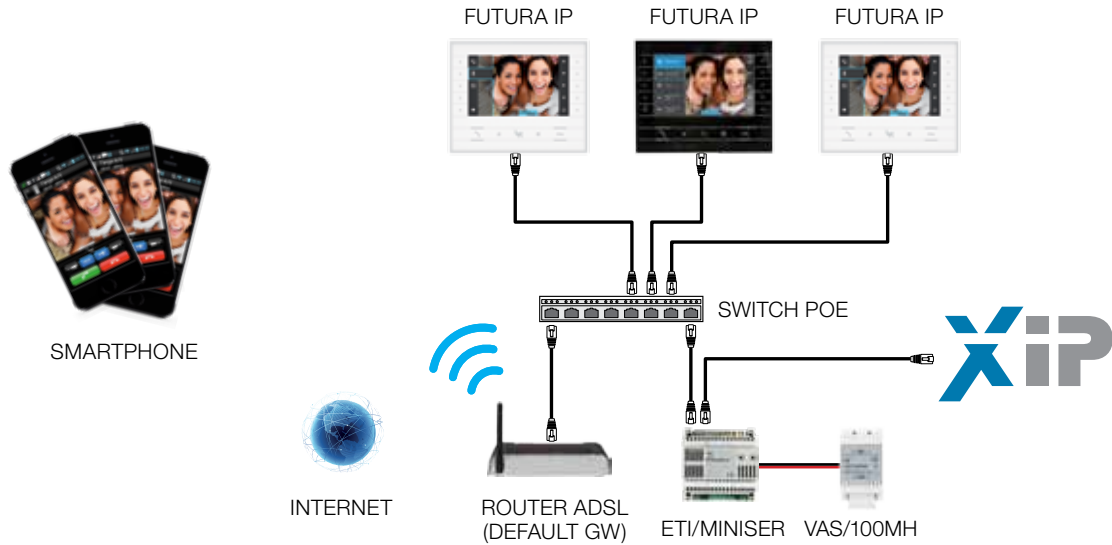

Colour TFT LCD 7" display.

Simple and intuitive interface, easy to use.

Can be connected to other devices via Ethernet.

Equipped with built-in web-server for configuration and management via browser.

Can record audio/video clips from entry panel.

*Compatible with X1 2-wired system.
Power supply by bus or separate.*

FU7URA X2 The effective, extremely functional video receiver

Functional features

- ◆ Door lock release
- ◆ Answering and hanging up
- ◆ Self-connection of entry panels with cyclic selection
- ◆ Ringtone volume level control
- ◆ Mute during call / Disabling ringtone with warning light
- ◆ "Panic" button (SOS) to call the concierge for help
- ◆ Brightness level control
- ◆ Colour level control
- ◆ Contrast level control
- ◆ AUX1
- ◆ AUX2/call to concierge
- ◆ 8 keys for intercom calls
- ◆ Picture Capture to save pictures coming in from the entry panel
- ◆ Settings via OSD
- ◆ 4-wire input for one entry panel per floor

- ◆ Advanced multilingual user interface
- ◆ Receiving calls from XIP entry panels
- ◆ Receiving audio/video calls from concierge
- ◆ Unlimited Intercom calls to other Futura receivers
or to smartphones and tablets
- ◆ Video voice mail with option to record calls
automatically and on demand
- ◆ Customisable polyphonic ringtones
- ◆ Contacts directory
- ◆ AUX commands list
- ◆ Calls register (incoming, outgoing, missed calls)
- ◆ Display of IP video cameras on the system
- ◆ Door status feedback

XIP

Compatible with XIP
digital system.

FUTURA IP Connection diagrams

Installation diagram with power supply from PoE switch

Installation diagram with separate power supply

FUTURA

The Bpt range that broadens your horizons