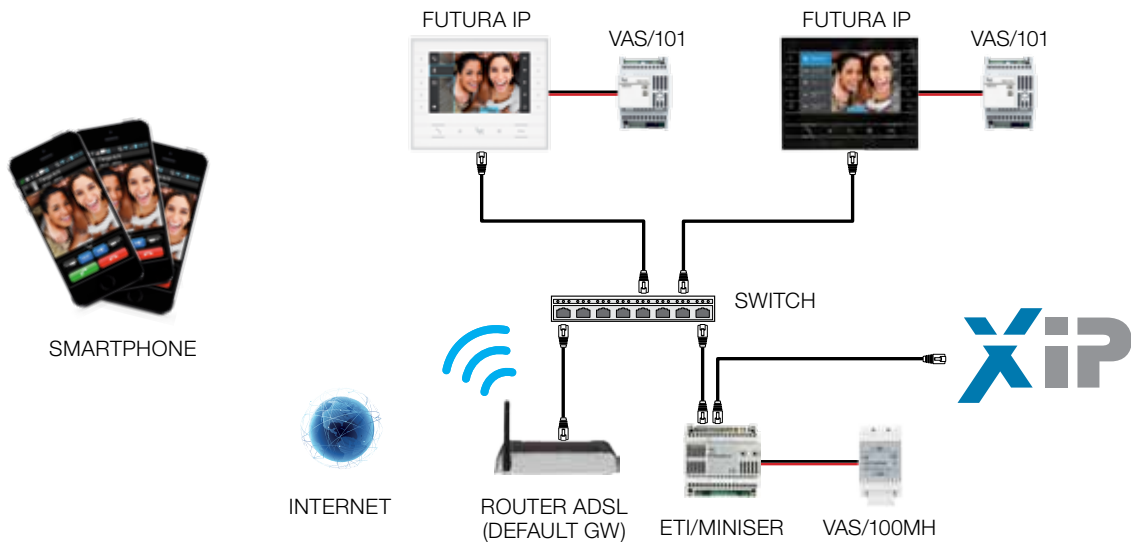

- ◆ Advanced multilingual user interface
- ◆ Receiving calls from XIP entry panels
- ◆ Receiving audio/video calls from concierge
- ◆ Unlimited Intercom calls to other Futura receivers
or to smartphones and tablets
- ◆ Video voice mail with option to record calls
automatically and on demand
- ◆ Customisable polyphonic ringtones
- ◆ Contacts directory
- ◆ AUX commands list
- ◆ Calls register (incoming, outgoing, missed calls)
- ◆ Display of IP video cameras on the system
- ◆ Door status feedback

XIP

Compatible with XIP
digital system.

FUTURA IP Connection diagrams

Installation diagram with power supply from PoE switch

Installation diagram with separate power supply

FUTURA

The Bpt range that broadens your horizons